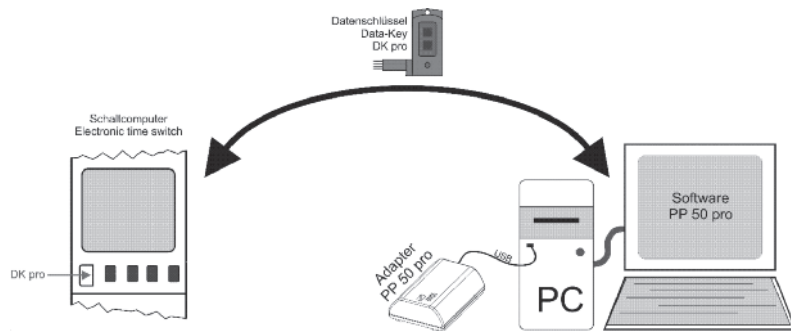

Technical data

Power Supply	USB interface of the PC
Output	1 socket for data-key DK <i>pro</i> and time switch SC 08 <i>pro</i>
Permitted ambient temperature	+5°...+35°C
Storage temperature	-5°...+45°C
Enclosure	POM; PC
Type of protection	IP 00
Contents	Adapter, USB cable, software on CD
Accessory	Data-key DK <i>pro</i>