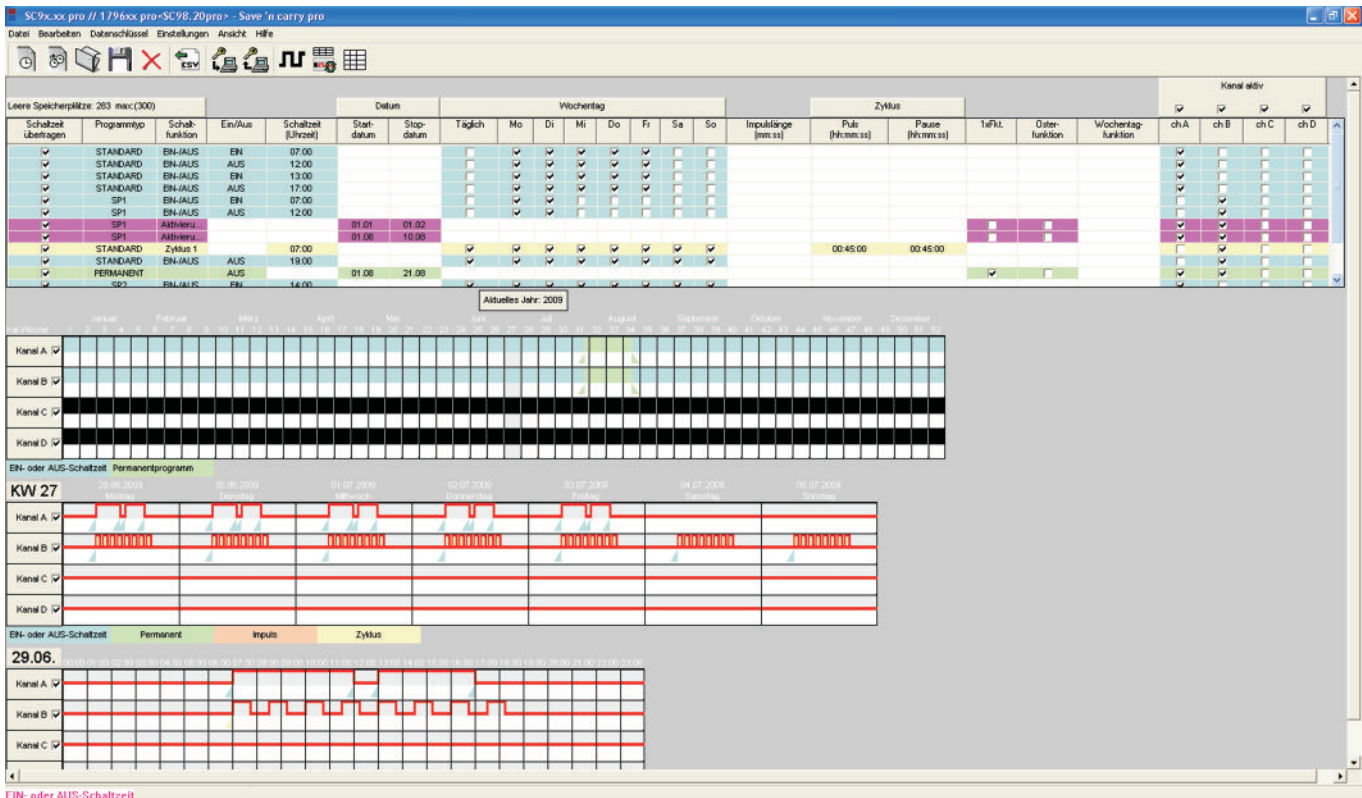

Application sample

Order number	Description	Delivery contents
PP 50 pro	Programming package	Adapter, USB cable, software on CD
DK pro	Data-key	Data-key
Housing colour